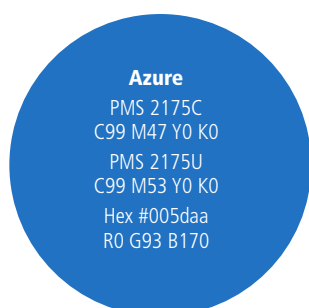

Arial for subheads, secondary nav, etc.

Secondary

Georgia for body text, secondary heads, etc.

Imagery

Rotarians Taking Action for Community

Rotarians Uniting and Exchanging Ideas

Metaphorical

Member Pin

Recognized by Rotarians the world over, your Rotary pin remains unchanged as a proud symbol of membership.

Colors

Azure
PMS 2175C
C99 M47 Y0 K0
PMS 2175U
C99 M53 Y0 K0
Hex #005daa
R0 G93 B170

Royal Blue
PMS 286C
C100 M80 Y9 K2
PMS 286U
C100 M92 Y9 K2
Hex #17458f
R23 G69 B143