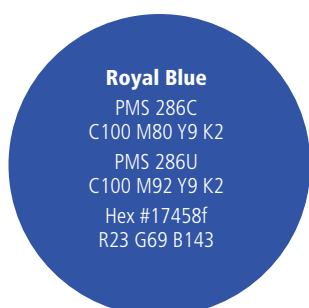

Arial for subheads, secondary nav, etc.

Secondary

Georgia for body text, secondary heads, etc.

Imagery

Rotarians Taking Action for Community

Rotarians Uniting and Exchanging Ideas

Metaphorical

Member Pin

Recognized by Rotarians the world over, your Rotary pin remains unchanged as a proud symbol of membership.

Colors

Azure
PMS 2175C
C99 M47 Y0 K0
PMS 2175U
C99 M53 Y0 K0
Hex #005daa
R0 G93 B170

Royal Blue
PMS 286C
C100 M80 Y9 K2
PMS 286U
C100 M92 Y9 K2
Hex #17458f
R23 G69 B143